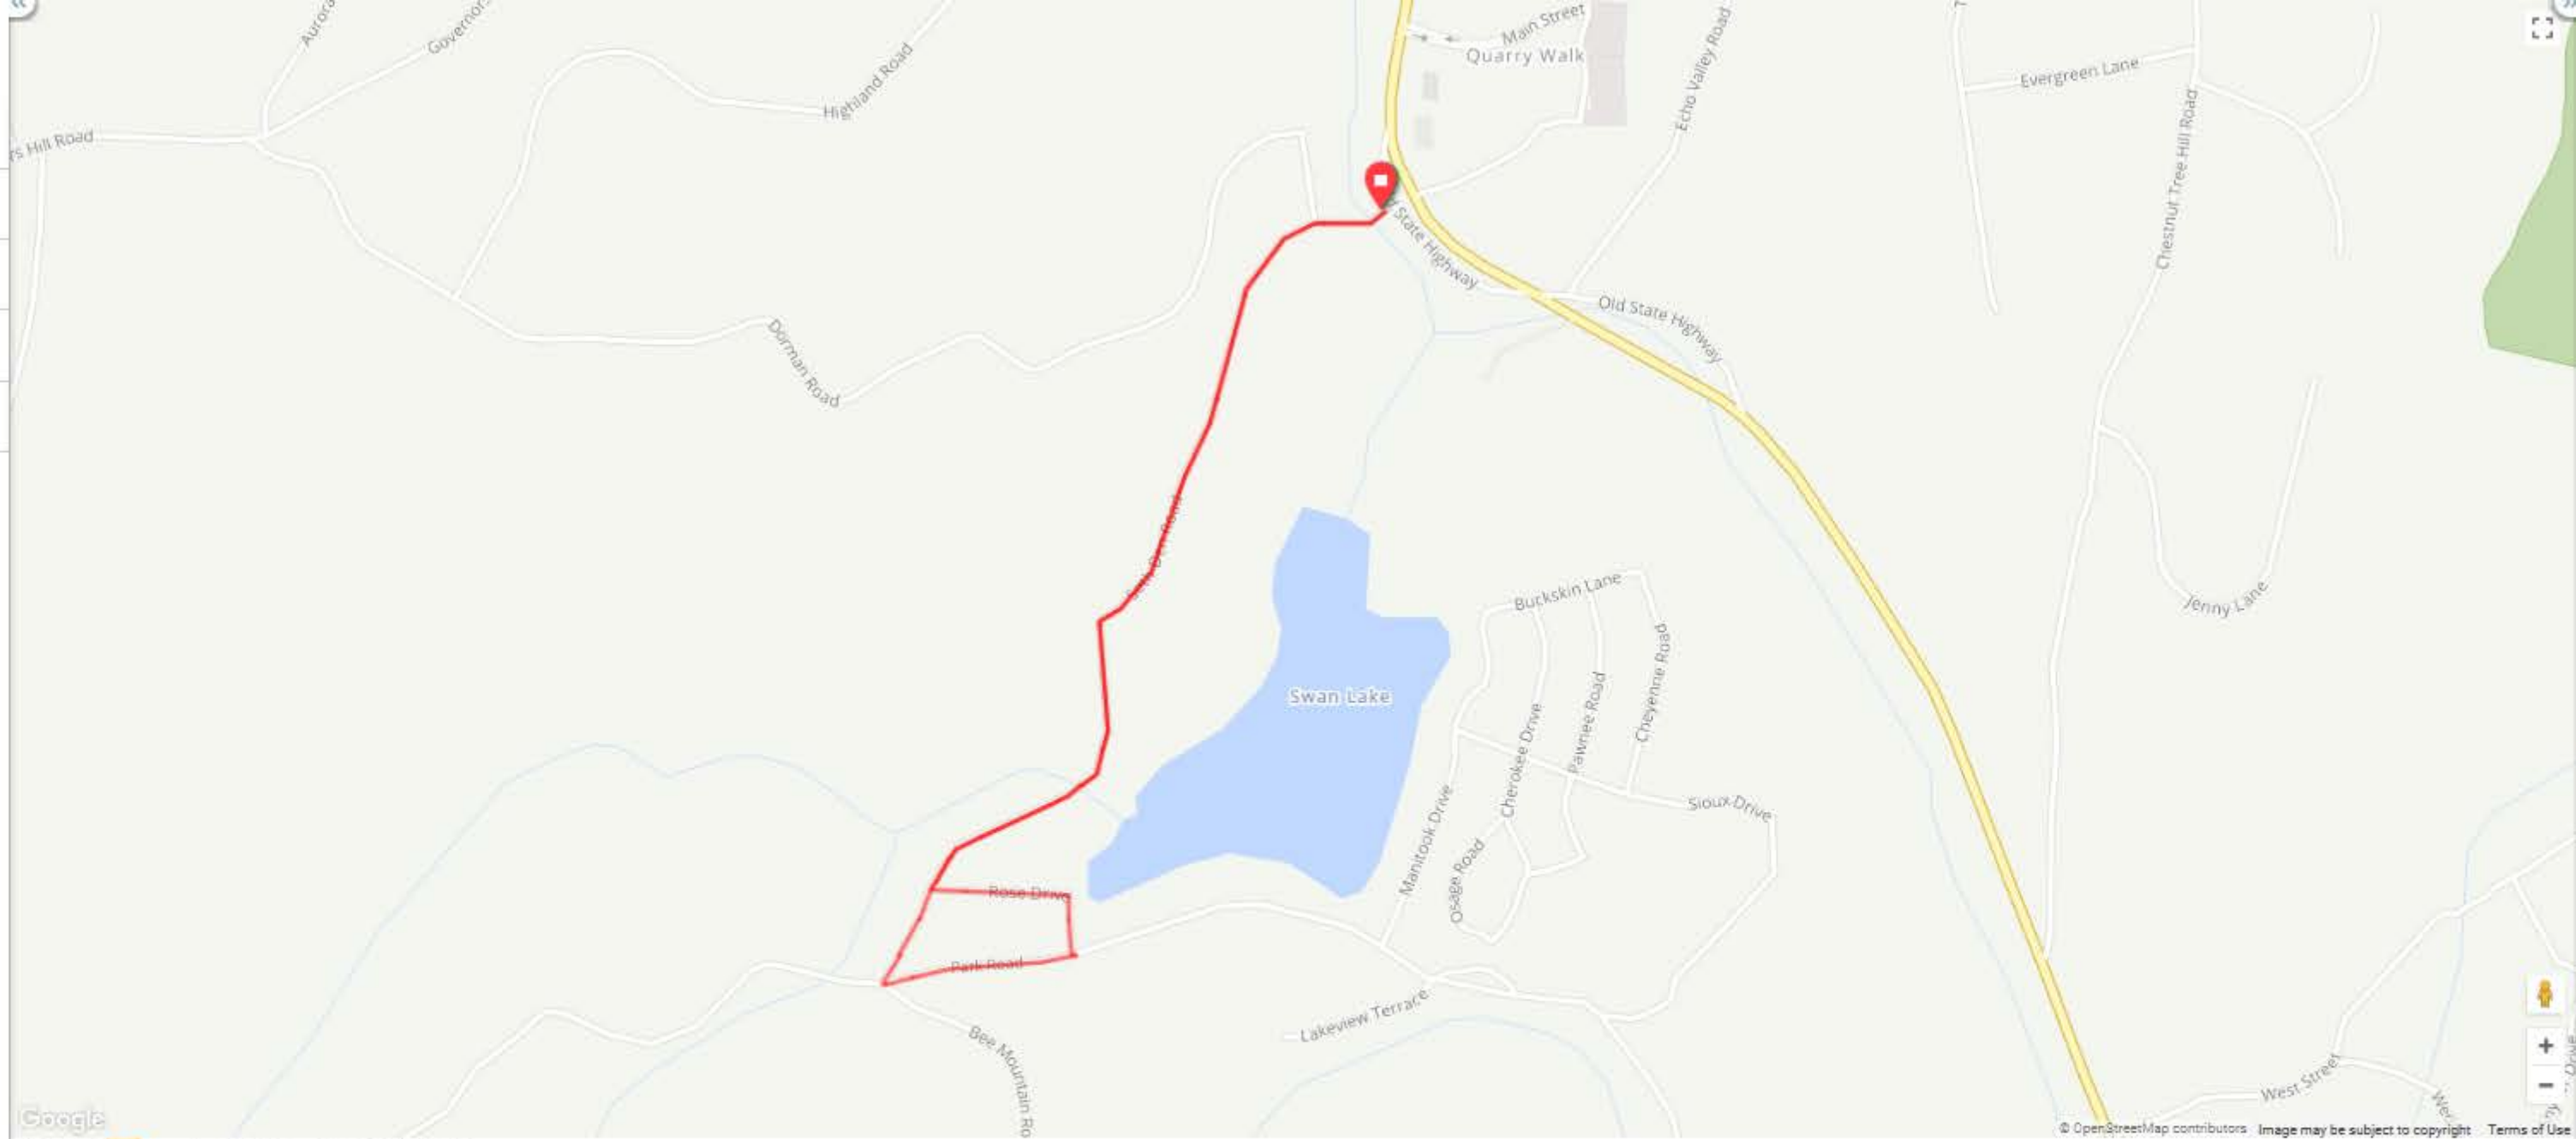

Cue Sheet

[Print](#)

Turn slight left onto Seth Den Road	0.1 mi
Turn sharp left onto Rose Drive	0.7 mi
Turn sharp left onto Park Road	0.9 mi
Turn sharp right onto Seth Den Road	1.0 mi
Turn slight right onto Seth Den Road	1.8 mi

Google

ele grade 1.9 mi +161 ft / -170 ft