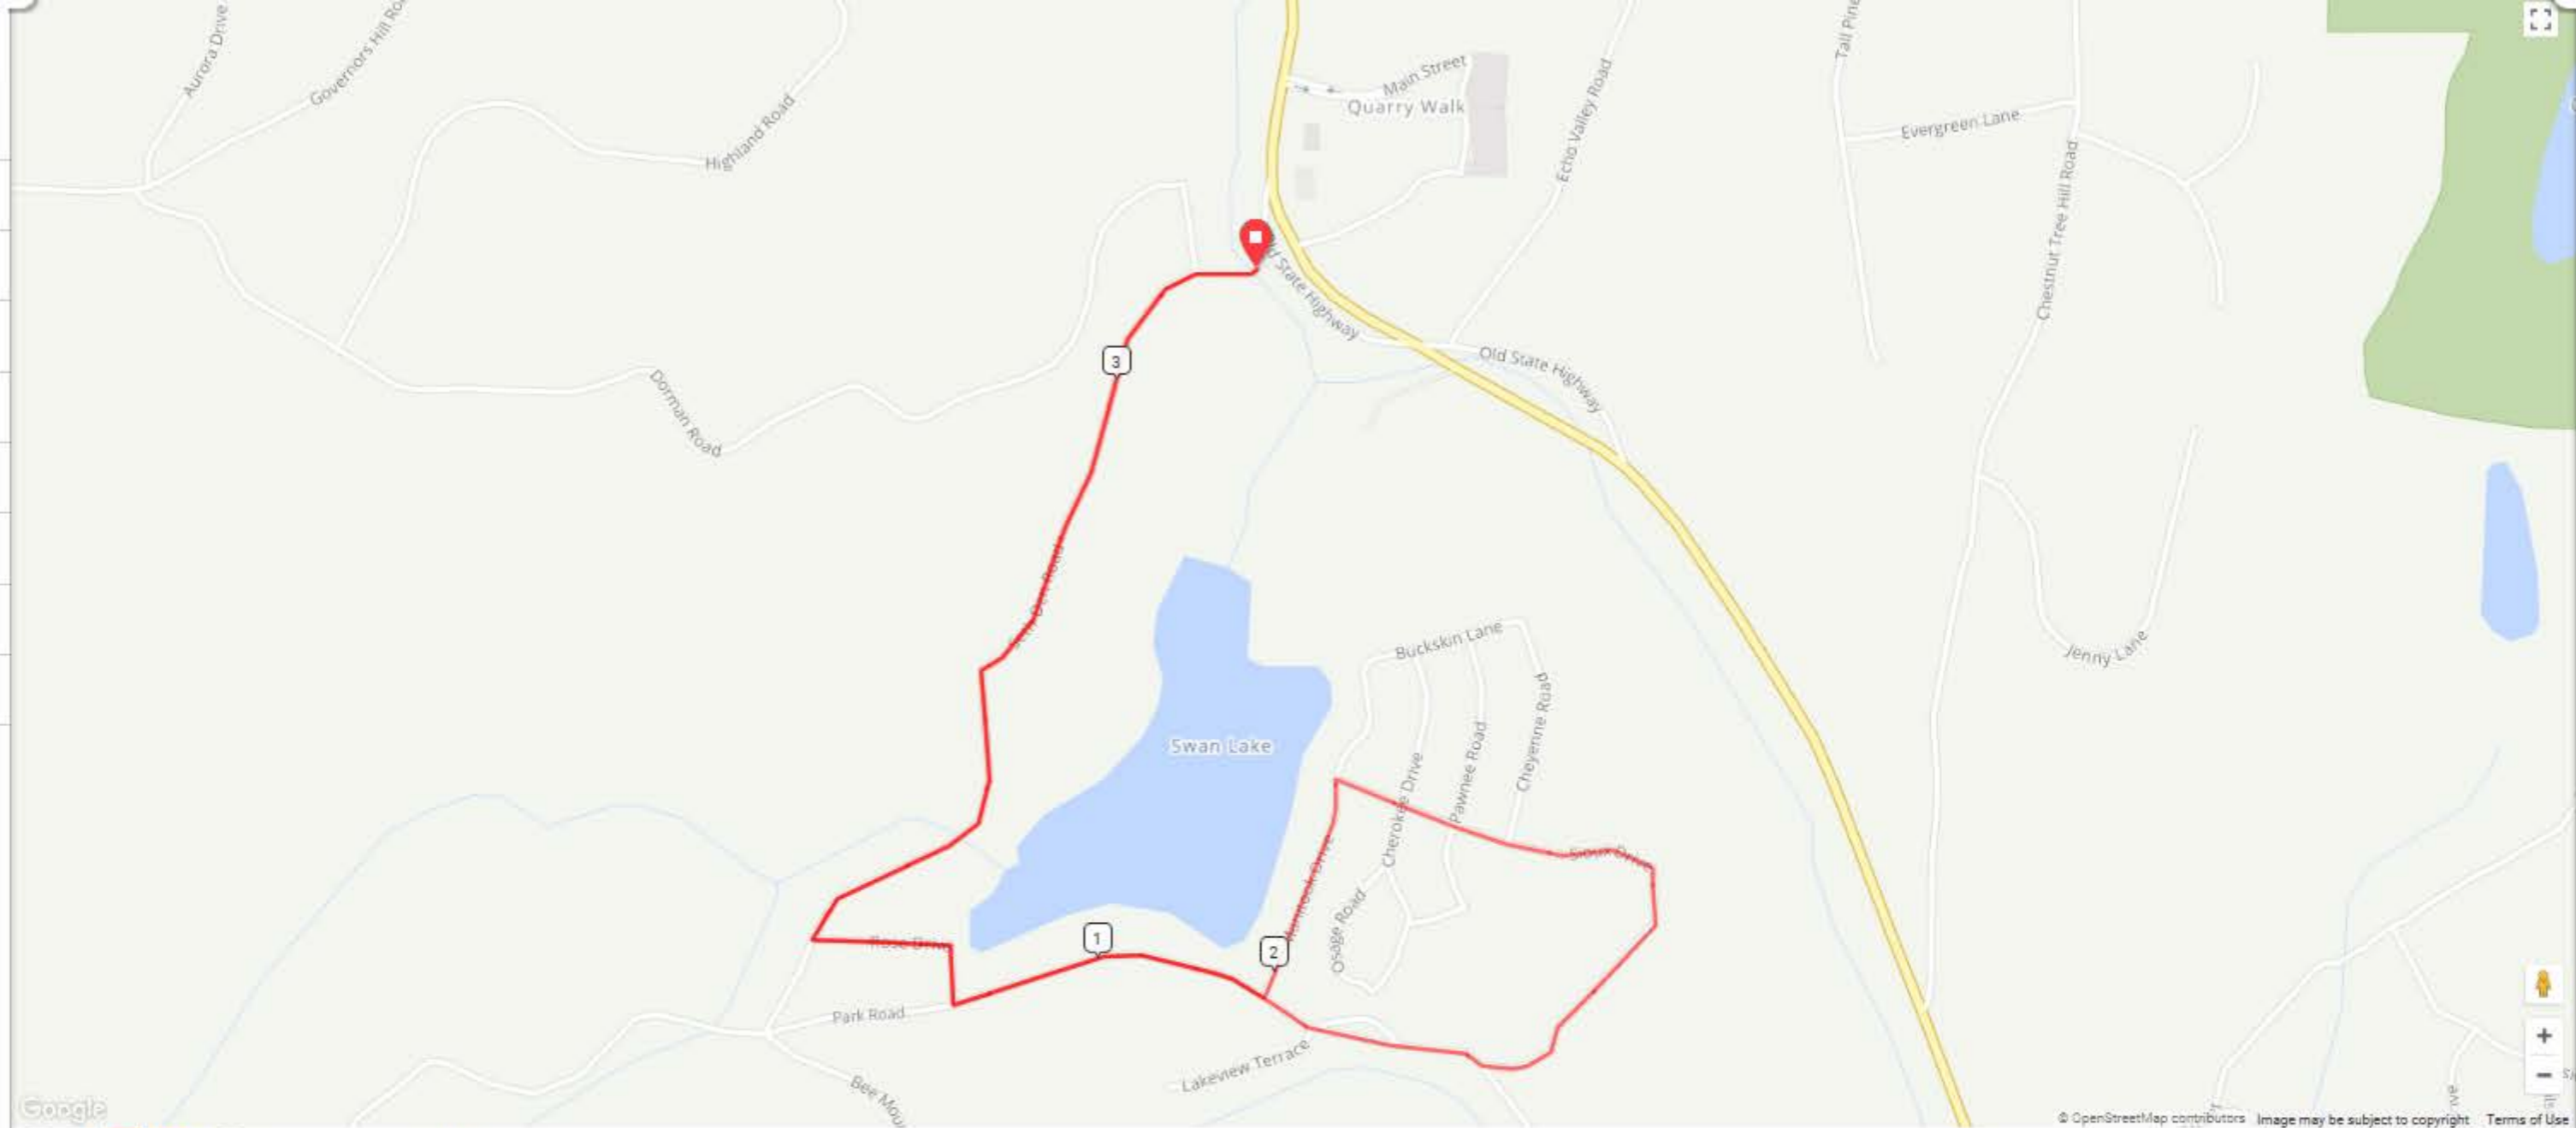

Cue Sheet

[Print](#)

Turn slight left onto Seth Den Road	0.1 mi
Turn sharp left onto Rose Drive	0.7 mi
Turn sharp left onto Park Road	0.9 mi
Turn slight left onto Sioux Drive	1.3 mi
Turn sharp left onto Manitook Drive	1.8 mi
Turn right onto Park Road	2.0 mi
Turn sharp right onto Rose Drive	2.3 mi
Turn sharp right onto Seth Den Road	2.4 mi
Turn slight right onto Seth Den Road	3.1 mi

Google

ele grade 3.2 mi +258 ft / -270 ft

© OpenStreetMap contributors Image may be subject to copyright Terms of Use

drag to zoom in